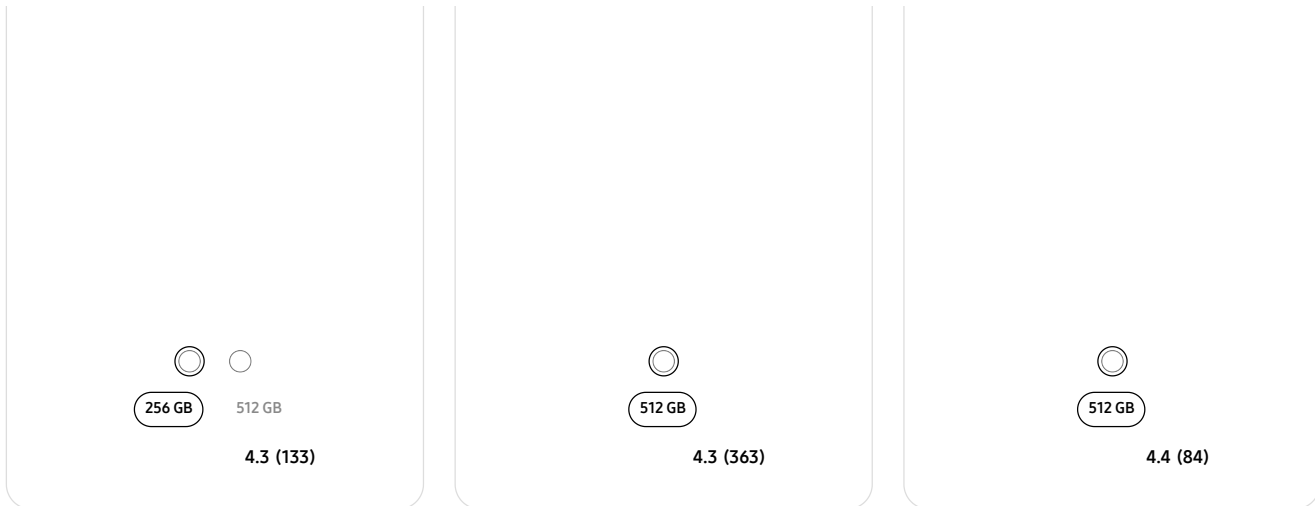

256 GB **512 GB**

4.7 (81)

Next-
13th C

120H:

Ultra-

Recently Viewed

Galaxy Book2 Pro (15.6", i5, 8GB)

Features Specs Reviews Support Compare